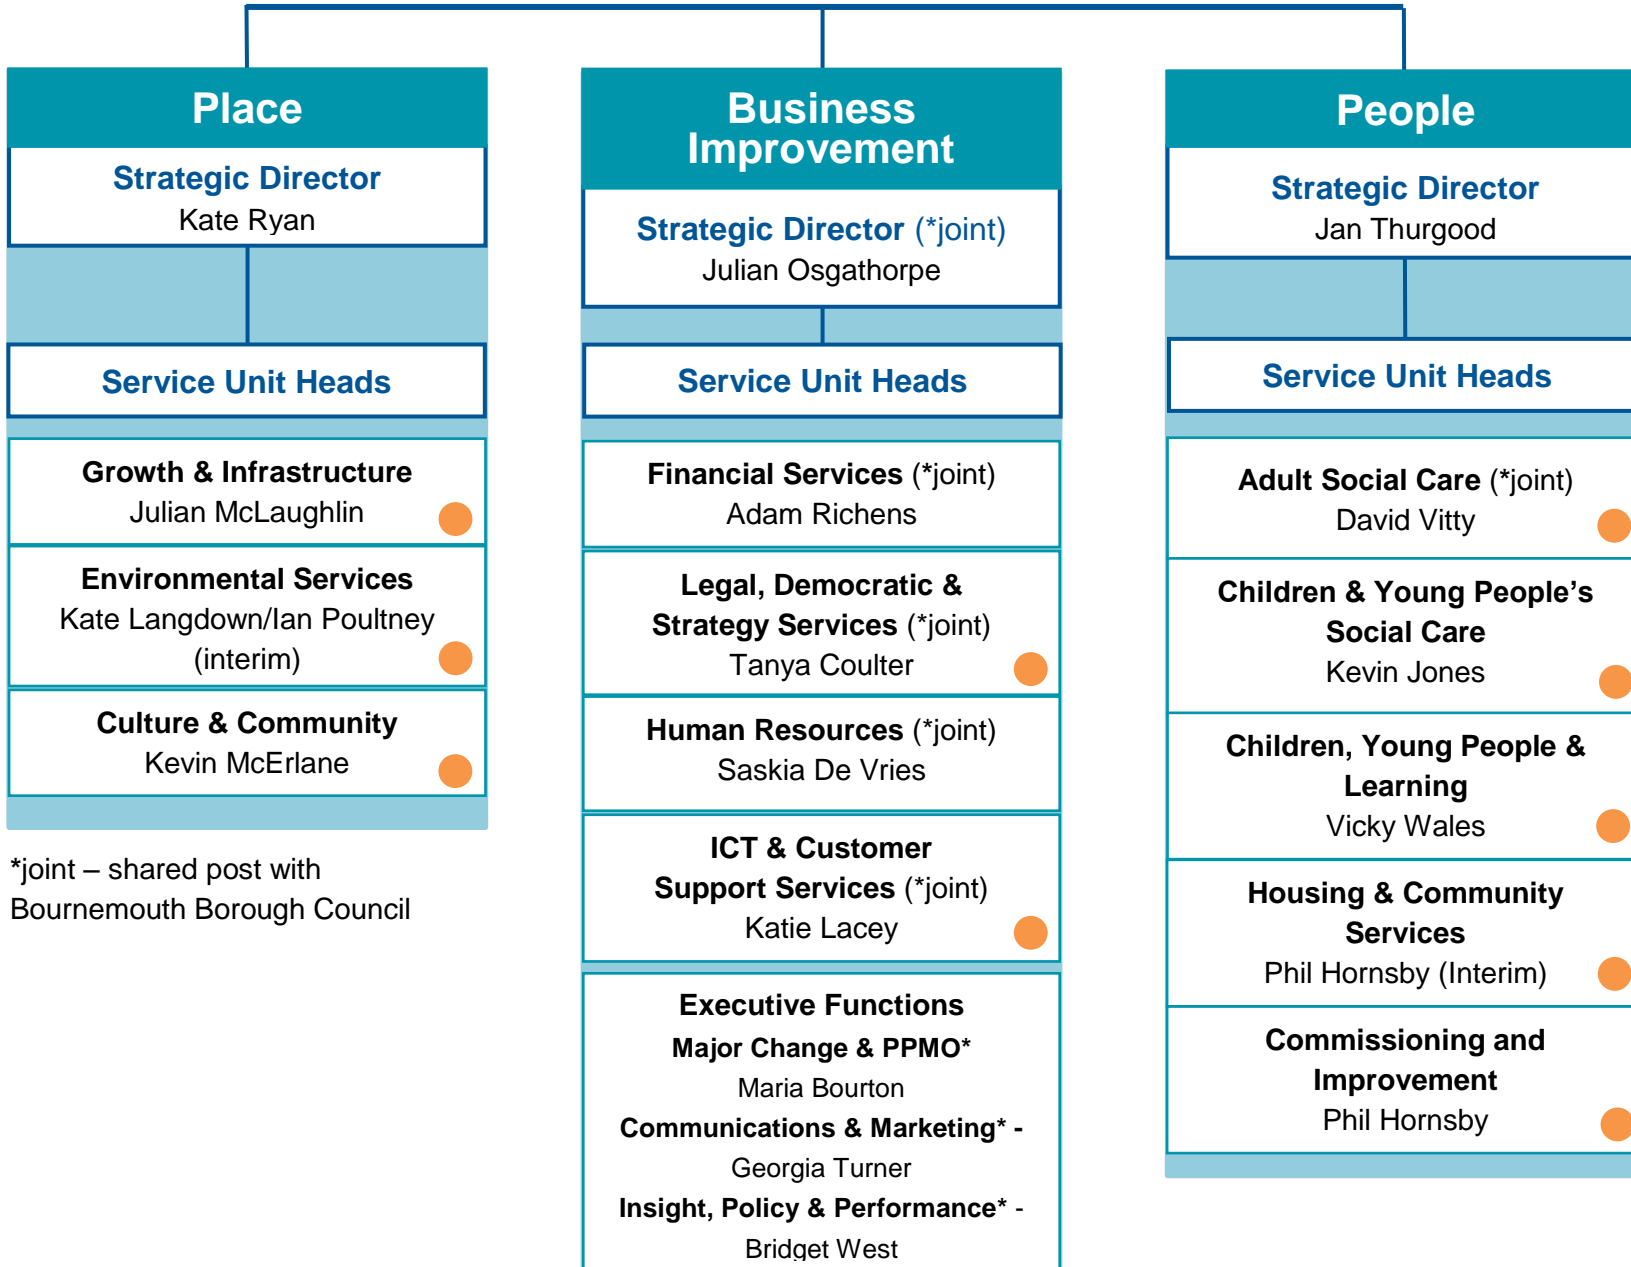

Chief Executive
Andrew Flockhart

*joint – shared post with Bournemouth Borough Council

Public Health Consultant in Public Health
Nicky Cleave

● Click this icon in each Unit for a list of the services provided.

Click [here](#) for Information about the Council's Management Team.