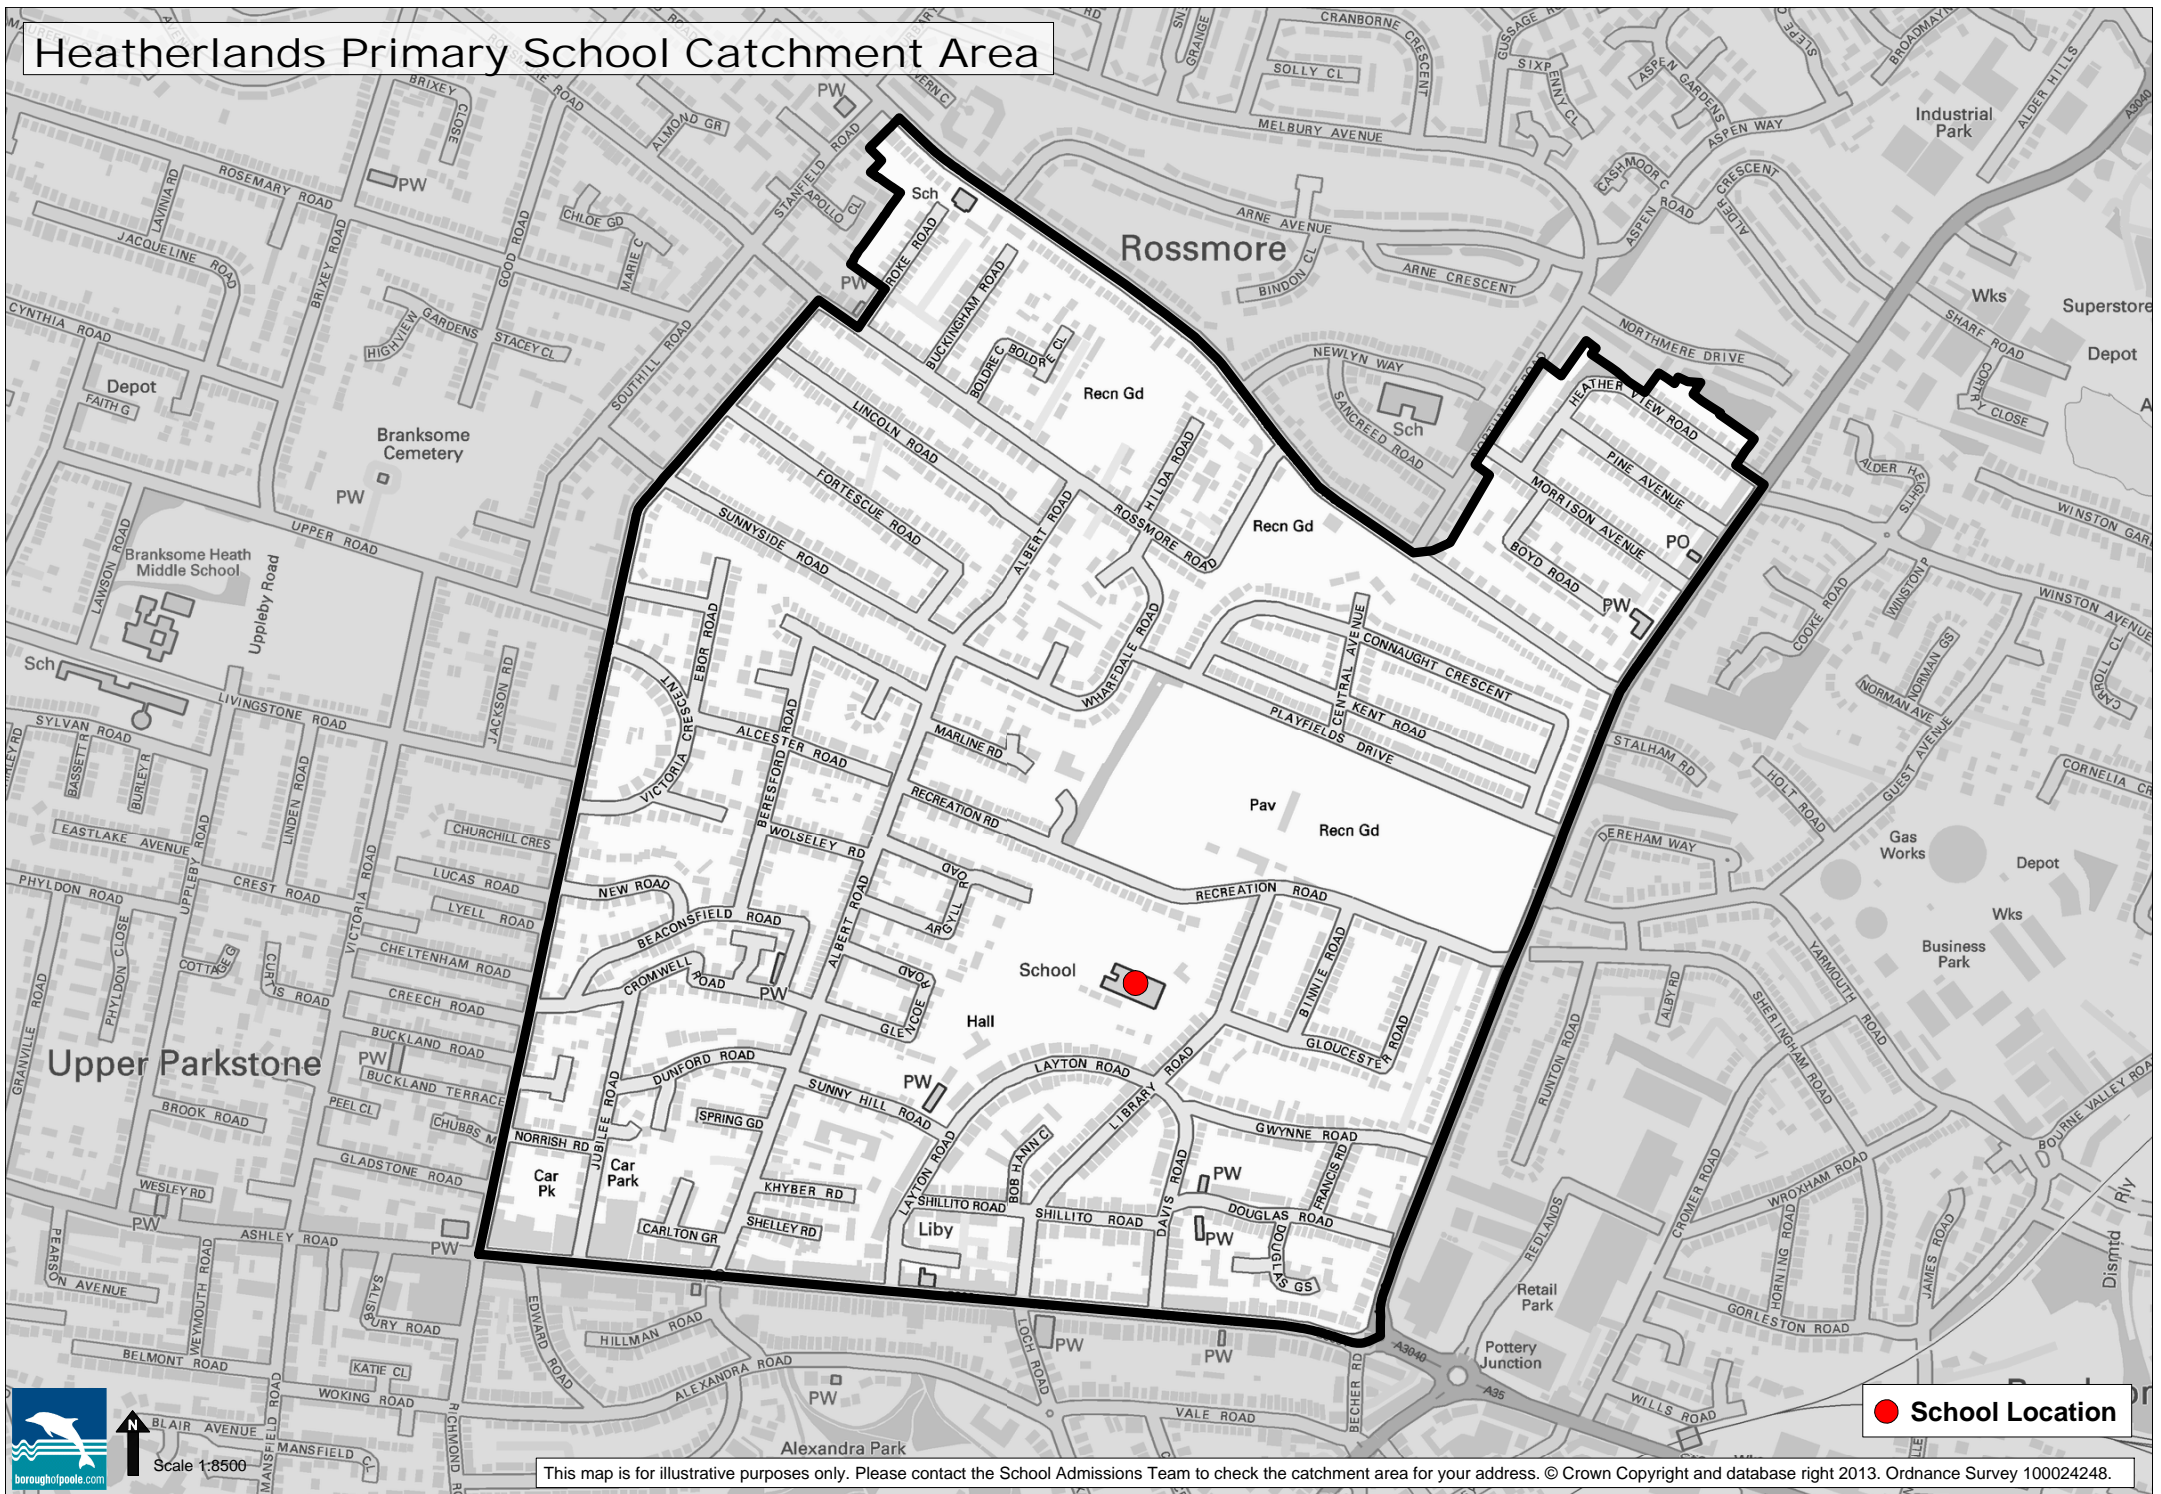

Heatherlands Primary School Catchment Area

Scale 1:8500

This map is for illustrative purposes only. Please contact the School Admissions Team to check the catchment area for your address. © Crown Copyright and database right 2013. Ordnance Survey 100024248.